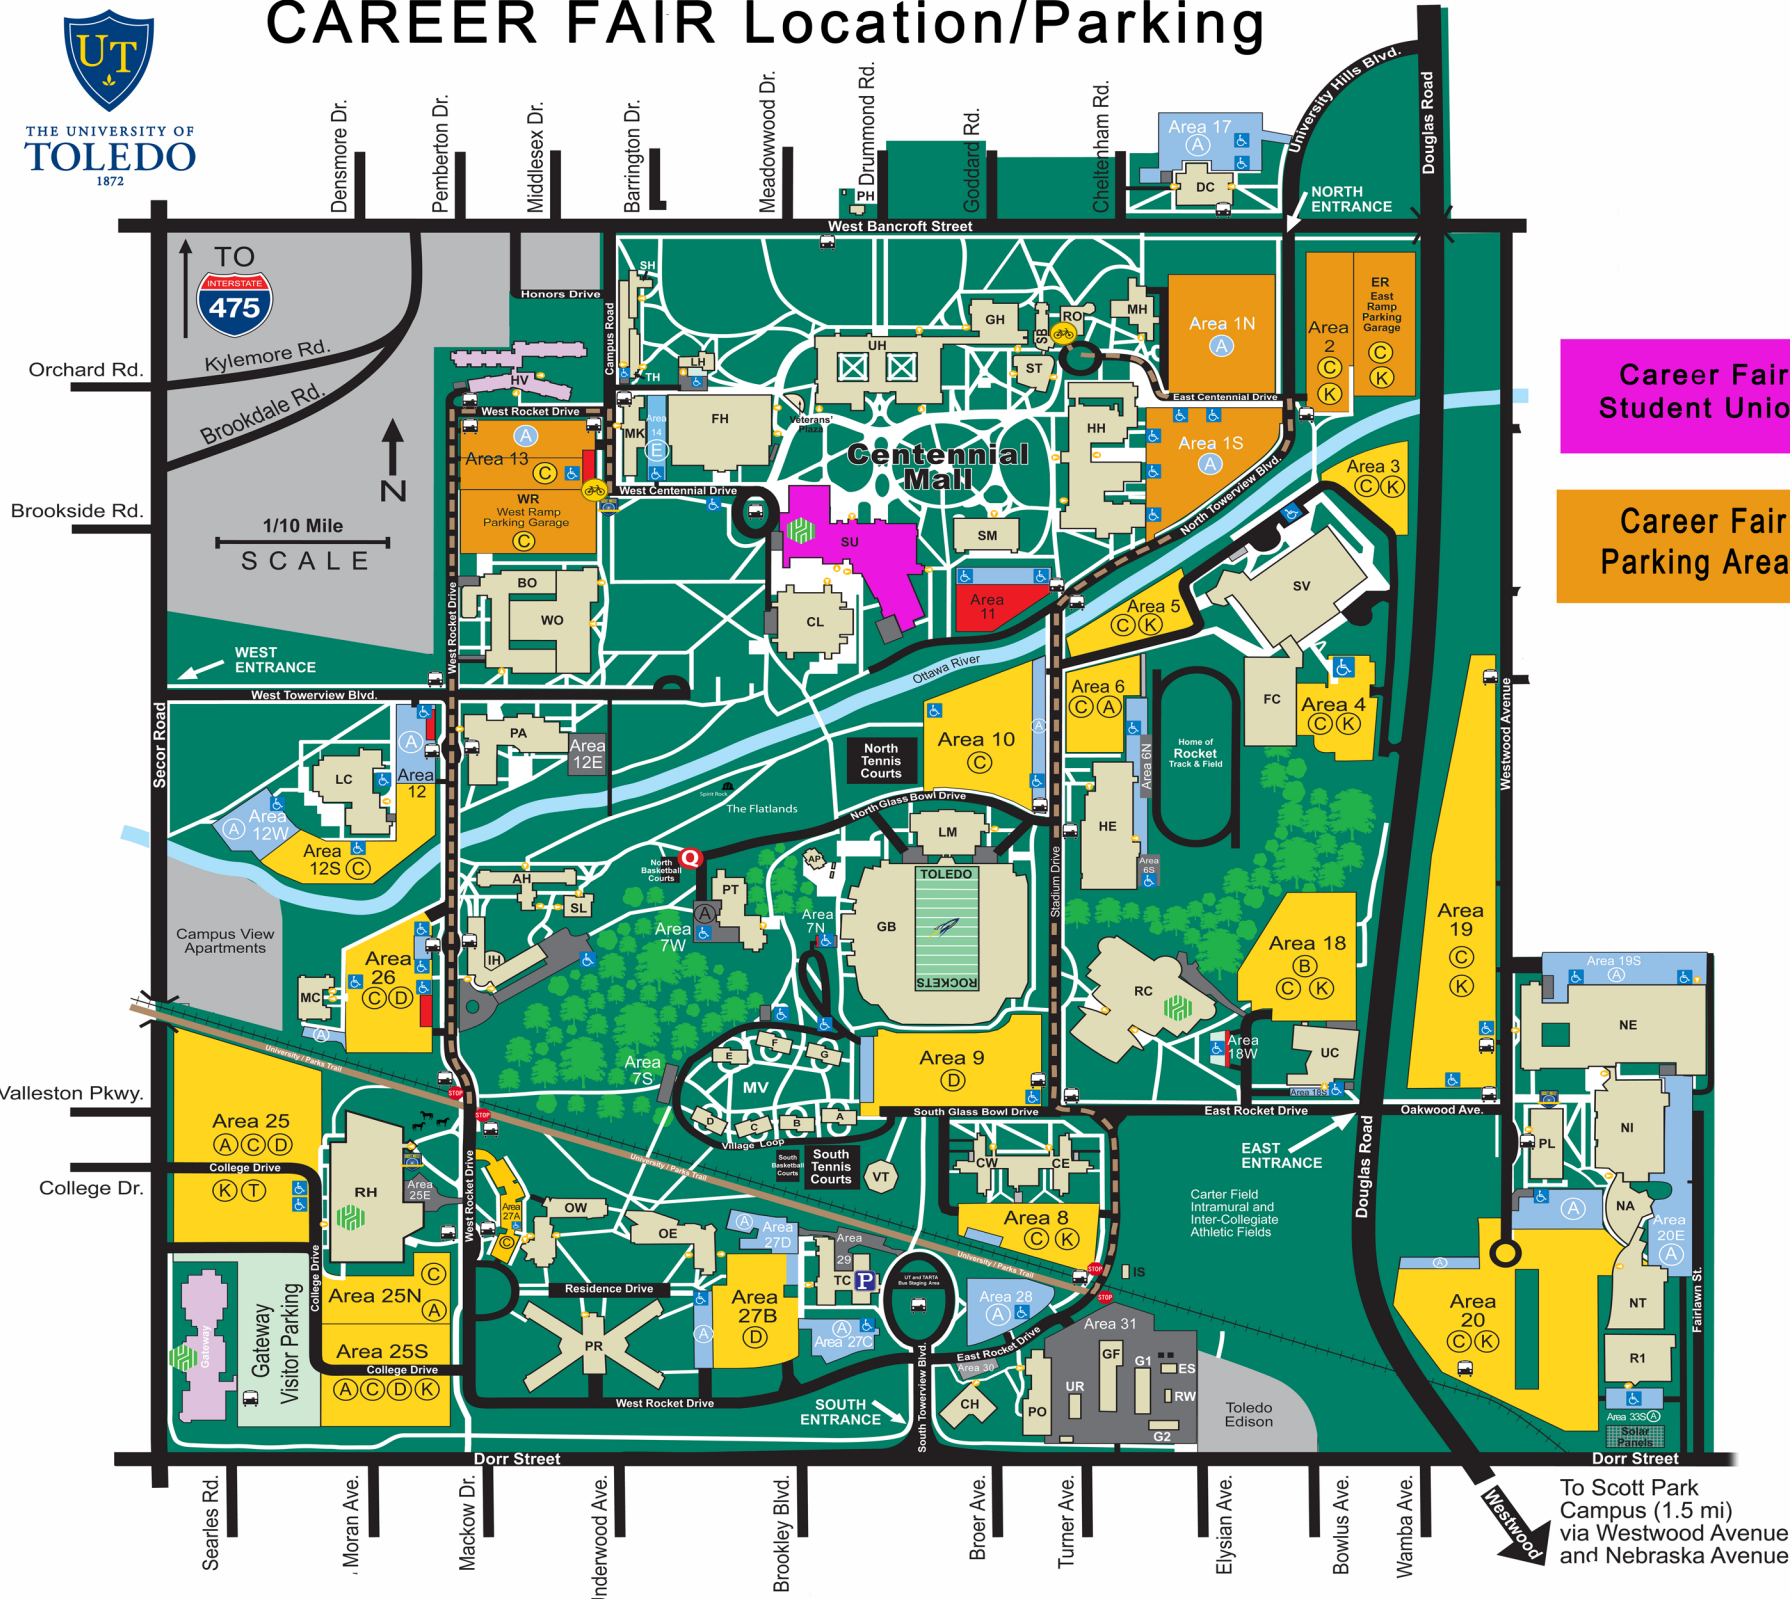

CAREER FAIR Location/Parking

THE UNIVERSITY OF TOLEDO
1872

MAP KEY

- Visitor Parking Permits
- Student Parking* (white lined spaces)
- Commuters, Other Than First Year
- Residents, Other Than First Year
- First Year Residents (Area 21 at Scott Park Campus)
- First Year Commuters
- Faculty/Staff Parking (yellow lined spaces)
- Faculty/Staff
- Executive
- Student Recreation Center Patrons: Area 18 Only
- Toledo Tech/Early Learning
- Handicapped Parking
- Pay Parking/Meters
- Service Vehicle Parking
- Buildings
- Accessible Building Entrances
- Bicycle Corrals (Ritter & Wolfe)
- Rocket Wheels Bike Share (PL, RH, & WO)
- University/Parks Trail
- UT Bike Trail Connectors to Corrals
- Non-UT Buildings
- Non-UT Parking
- Non-UT Property
- Huntington ATMs
- The Q (Bar-B-Que Spot)
- Shuttle Bus Stops
- Wooded Areas

Career Fair Student Union

Career Fair Parking Areas

Map showing locations of UT's Main, Scott Park and Health Science Campuses

To Scott Park Campus (1.5 mi)
via Westwood Avenue
and Nebraska Avenue